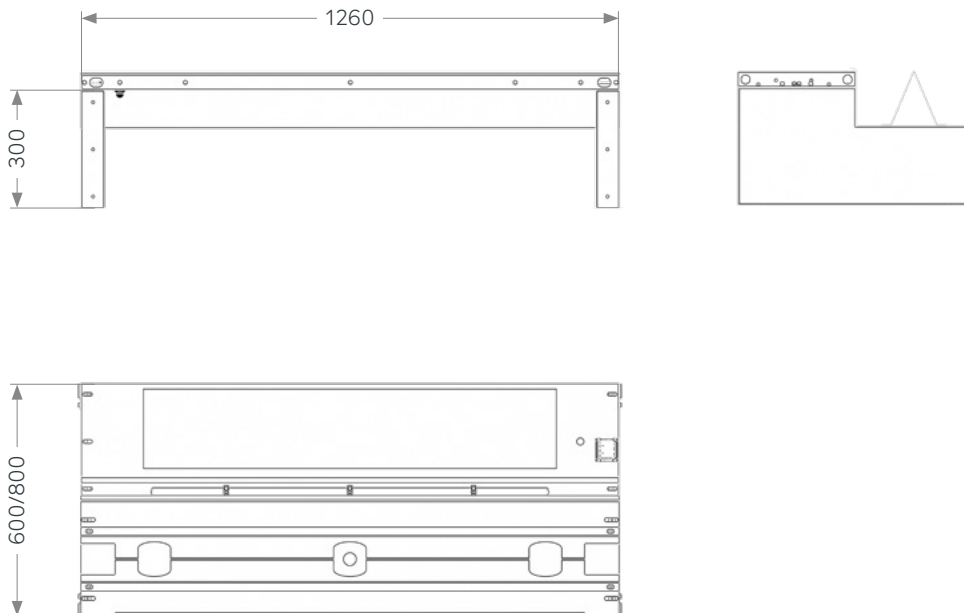

- ✓ Available in 600 mm or 800 mm wide versions
- ✓ Standard option at 1260 mm for 1200 aisle
- ✓ Tempered glass panels for maximum light within aisle
- ✓ Fixed glass with cable trough for end of aisle use
- ✓ Include integrated LED Lighting
- ✓ Available in black and white finish

## Product Specifications

Feature	Values
Width	600mm (for 600mm wide cabinets)/800mm (for 800mm wide cabinets)
Depth	1260mm (for 1200 wide aisle)
Support Plate	300mm high support plate, steel
Opening Angle	Fixed
Glass Thickness	5mm
Glass Transmittance Ratio	0.9
LED	DC24V, 100Lux
Infrared Induction	DC24V, sensing distance of 3-5m, delay time of 35-40s
Cable Management	300mm wide metal cable trough
Type of Finish	Powder coated
Colour	White/Black
RAL-number	9003 (White), 9004 (Black)

## Product Features Explained

Each Skylight components comes with Integrated 24V LED lighting that connects back to the main Controller.

Cable management is also included in the Fixed end skylight and have variable positioning to allow good segregation from power and data cables.

## Product Drawing