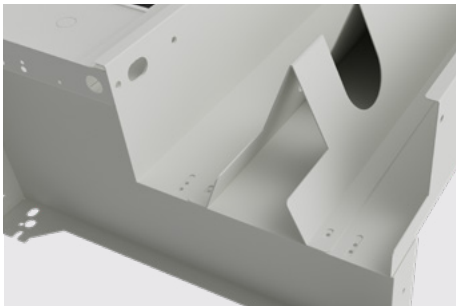

Cable management is also included in the Fixed end skylight and have variable positioning to allow good segregation from power and data cables.