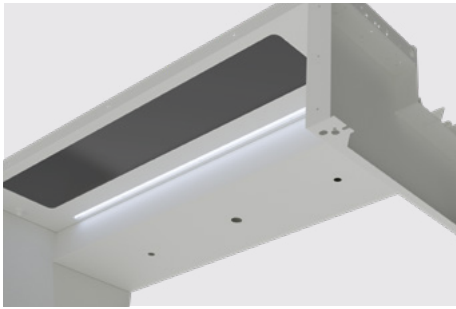

Product Features Explained

Each Skylight components comes with Integrated 24V LED lighting that connects back to the main Controller.