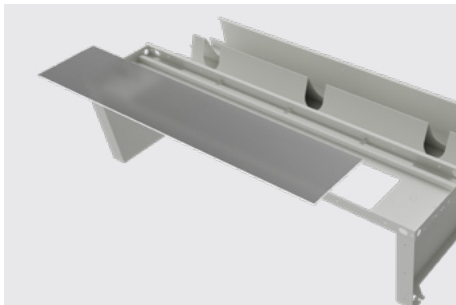

## Product Overview

The Elevate Cold Aisle Fixed End Roof Skylight is a high-performance solution designed to enhance modular containment cold aisle systems in Data centres. Featuring a standardized design, this skylight enables quick and easy on-site assembly while offering excellent natural light transmission. Its robust construction not only provides a clear, open skylight but also offers fixed cable management for added convenience and organization.

- ✓ Available in 600 mm or 800 mm wide versions
- ✓ Standard option at 1260 mm for 1200 aisle
- ✓ Tempered glass panels for maximum light within aisle
- ✓ Fixed glass with cable trough for end of aisle use
- ✓ Include integrated LED Lighting
- ✓ Available in black and white finish

## Product Specifications

Feature	Values
Width	600mm (for 600mm wide cabinets)/800mm (for 800mm wide cabinets)
Depth	1260mm (for 1200 wide aisle)
Support Plate	300mm high support plate, steel
Opening Angle	Fixed
Glass Thickness	5mm
Glass Transmittance Ratio	0.9
LED	DC24V, 100Lux
Infrared Induction	DC24V, sensing distance of 3-5m, delay time of 35-40s
Cable Management	300mm wide metal cable trough
Type of Finish	Powder coated
Colour	White/Black
RAL-number	9003 (White), 9004 (Black)

## Product Features Explained

Each Skylight components comes with Integrated 24V LED lighting that connects back to the main Controller.

Cable management is also included in the Fixed end skylight and have variable positioning to allow good segregation from power and data cables.