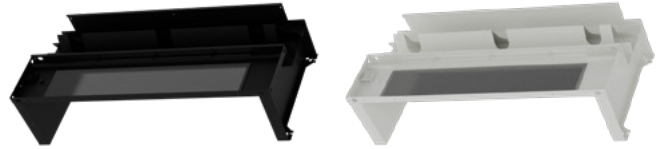

Part Number Table

Part Number	Description
572-3612E-BK	Elevate Aisle Containment Fixed End Roof Skylight 600W x 1200D, Tempered Glass and Cable Trough Black
572-3812E-BK	Elevate Aisle Containment Fixed End Roof Skylight 800W x 1200D, Tempered Glass and Cable Trough Black
572-3612E-WH	Elevate Aisle Containment Fixed End Roof Skylight 600W x 1200D, Tempered Glass and Cable Trough White
572-3812E-WH	Elevate Aisle Containment Fixed End Roof Skylight 800W x 1200D, Tempered Glass and Cable Trough White