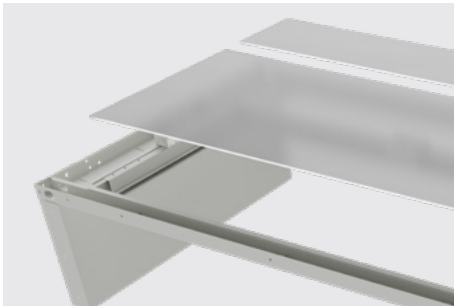

5mm Glass installed for providing clear daylight and safety of the unit.