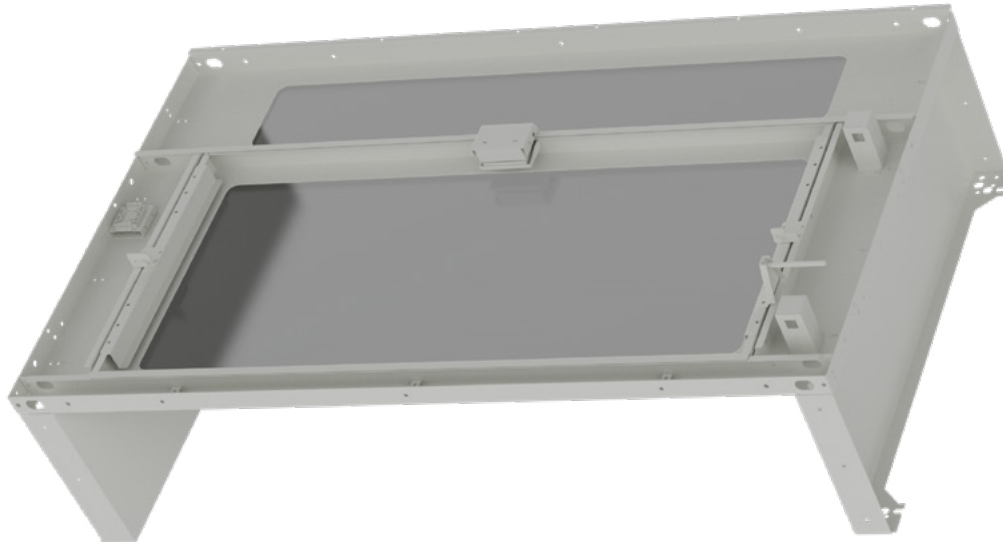

Elevate Aisle Containment Manual Reset Skylights

Product Overview

The Elevate Cold Aisle Active Opening Roof Skylight is designed to enhance modular containment cold aisle systems, providing an effective solution for maintaining optimal airflow and temperature control in Data centres. Featuring a standardized design for quick, efficient on-site assembly, this skylight offers a clear rotating glass roof opening as needed.

Typically installed in the main centre area of the containment, the active opening skylight supports the seamless integration of various equipment such as temperature and humidity sensors, smoke detectors, video surveillance cameras, and other critical monitoring systems.

Available in 600mm and 800mm width variants, the skylight is designed to fit a 1200mm cold aisle corridor as standard. It also includes LED lighting for added visibility and safety, with 5mm thick tempered glass that ensures durability and security.

- ✓ Available in 600mm or 800mm wide versions
- ✓ Standard option at 1260mm for 1200mm Aisle
- ✓ Tempered glass panels for maximum light within aisle

- ✓ Rotating glass coupled with smoke detection for centre aisle use.
- ✓ Includes integrated LED Lighting
- ✓ Available in black and white finish