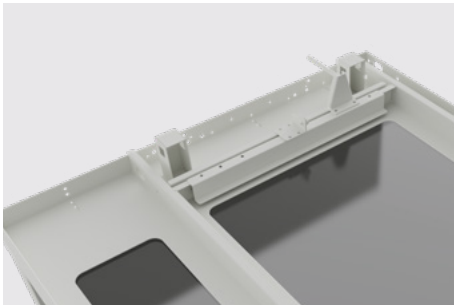

Elevate Aisle Containment Manual Reset Skylights

Product Overview

The Elevate Cold Aisle Active Opening Roof Skylight is designed to enhance modular containment cold aisle systems, providing an effective solution for maintaining optimal airflow and temperature control in Data centres. Featuring a standardized design for quick, efficient on-site assembly, this skylight offers a clear rotating glass roof opening as needed.

Available in 600mm and 800mm width variants, the skylight is designed to fit a 1200mm cold aisle corridor as standard. It also includes LED lighting for added visibility and safety, with 5mm thick tempered glass that ensures durability and security.

Product Specifications

Feature	Values
Width	600mm (for 600mm wide cabinets)/800mm (for 800mm wide cabinets)
Depth	1260mm (for 1200mm wide aisle)
Support Plate	300mm high support plate, steel
Opening Angle	90
Glass Thickness	5mm
Opening Mode	Single
Glass Transmittance Ratio	0.9
LED	DC24V, 100Lux
Infrared Induction	DC24V, sensing distance of 3-5m, delay time of 35-40s
Electromagnetic Lock	DC24V, 200mA, pulling force 60kg
Type of Finish	Powder coated
Colour	White/Black
RAL-number	9003 (White), 9004 (Black)

Product Features Explained

Each Skylight components comes with Integrated 24V LED lighting that connects back to the main Controller.

5mm Glass installed for providing clear daylight and safety of the unit.