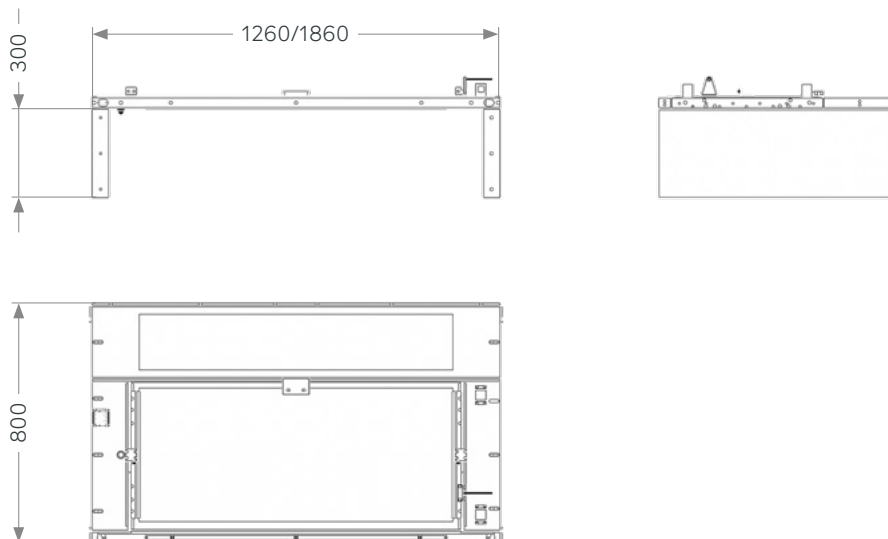

Product Specifications

Feature	Values
Width	600mm (for 600mm wide cabinets)/800mm (for 800mm wide cabinets)
Depth	1260mm (for 1200mm wide aisle)
Support Plate	300mm high support plate, steel
Opening Angle	90
Glass Thickness	5mm
Opening Mode	Single
Glass Transmittance Ratio	0.9
LED	DC24V, 100Lux
Infrared Induction	DC24V, sensing distance of 3-5m, delay time of 35-40s
Electromagnetic Lock	DC24V, 200mA, pulling force 60kg
Type of Finish	Powder coated
Colour	White/Black
RAL-number	9003 (White), 9004 (Black)

Product Drawing - 600mm Roof Type

Product Drawing - 800mm Roof Type

Part Number Table

Part Number	Description
572-5612SM-BK	Elevate Active Single Roof Skylight (Manual Close) 600W x 1200D, Tempered Glass Black
572-5812SM-BK	Elevate Active Single Roof Skylight (Manual Close) 800W x 1200D, Tempered Glass Black
572-5612SM-WH	Elevate Active Single Roof Skylight (Manual Close) 600W x 1200D, Tempered Glass White
572-5812SM-WH	Elevate Active Single Roof Skylight (Manual Close) 800W x 1200D, Tempered Glass White