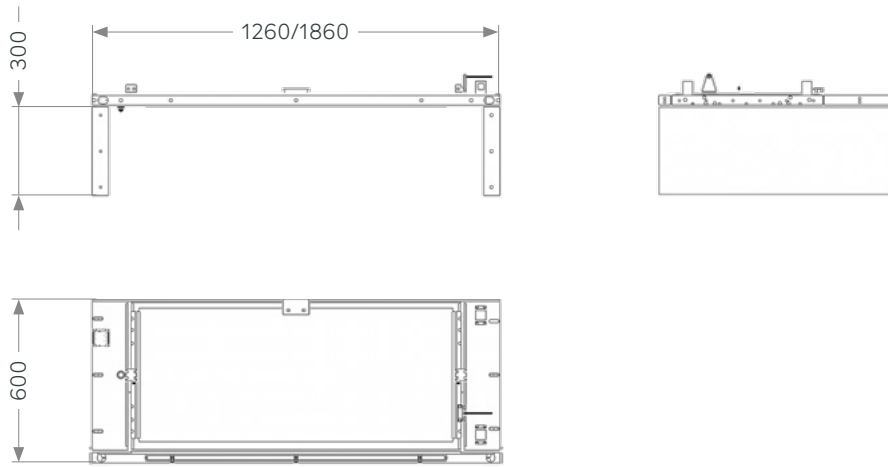

Product Drawing - 600mm Roof Type