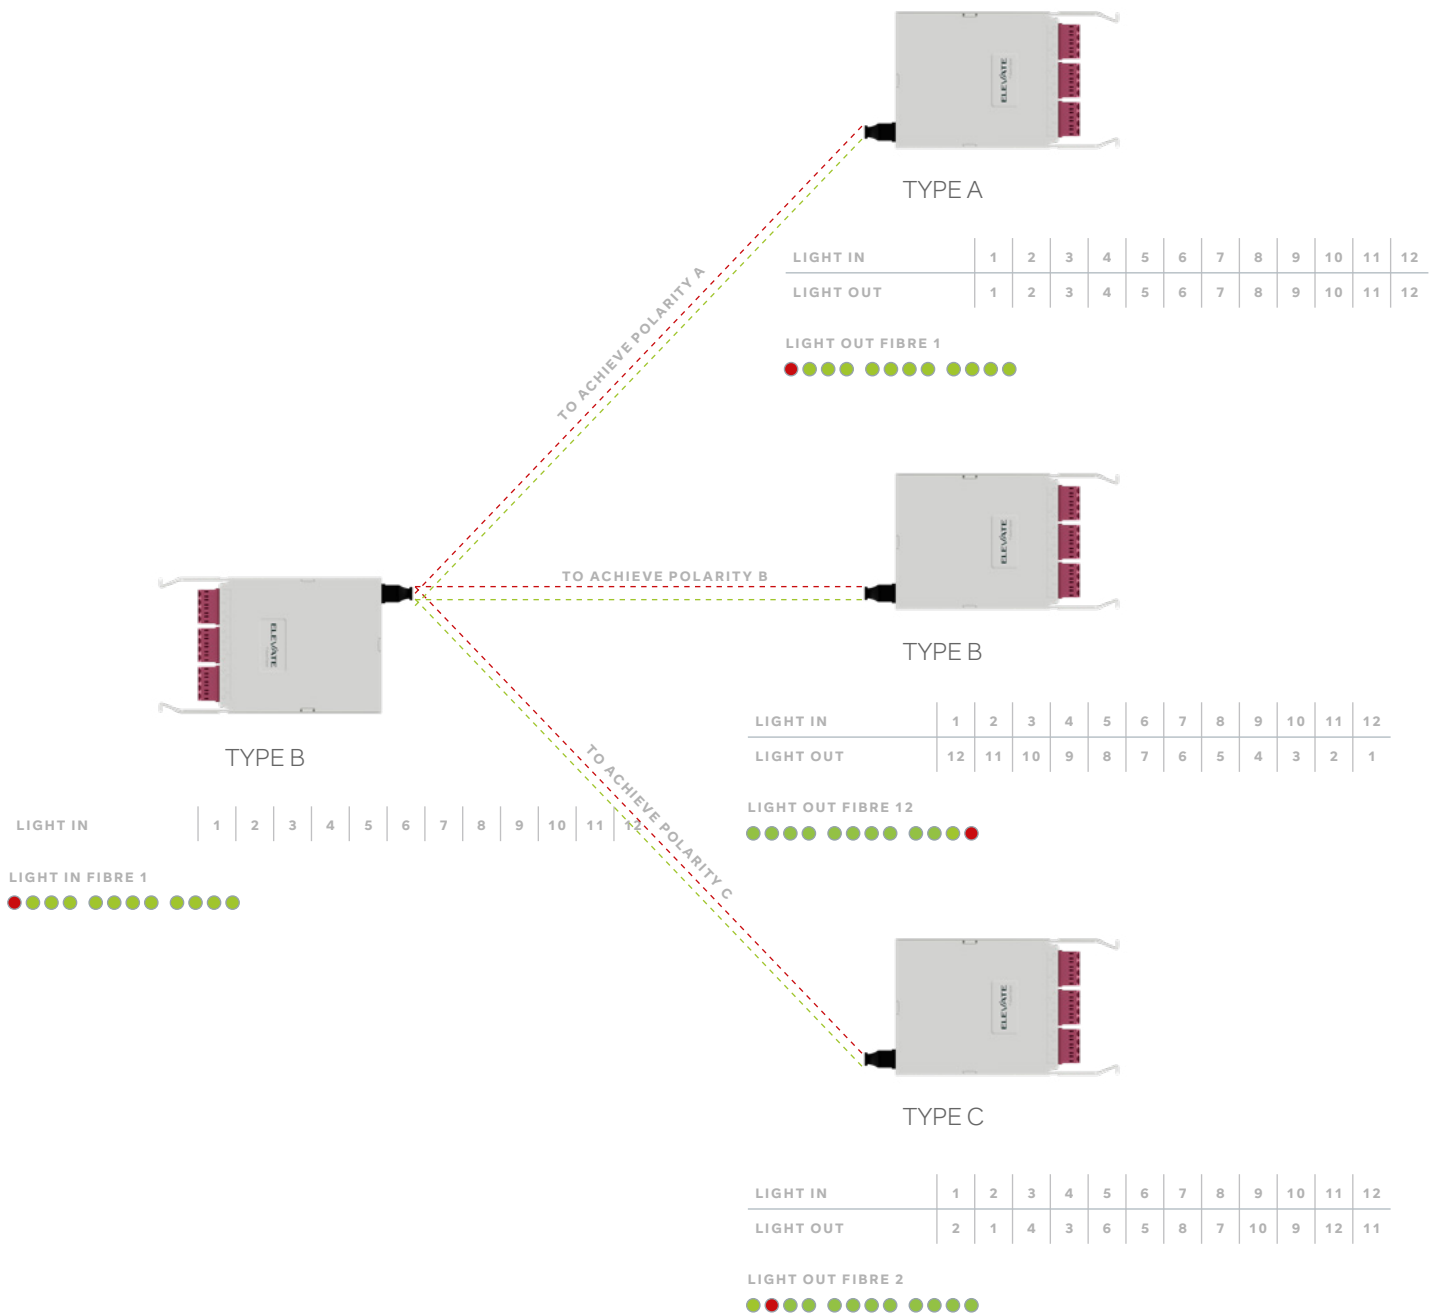

Product Drawing

Applicable standards

Compliance with International Standards ISO 11801, EN 50173 and ANSI/TIA 568-E, necessitates that this product/component adheres to all relevant normative references specified within these standards.

To Achieve Correct Polarity

Trunk cable

To achieve the correct polarity use standard Method B female trunks

Polarity A	Polarity B	Polarity C
Cassette 1 use cassette Type B	Cassette 1 use cassette Type B	Cassette 1 use cassette Type B
Cassette 2 use cassette Type A	Cassette 2 use cassette Type B	Cassette 2 use cassette Type C