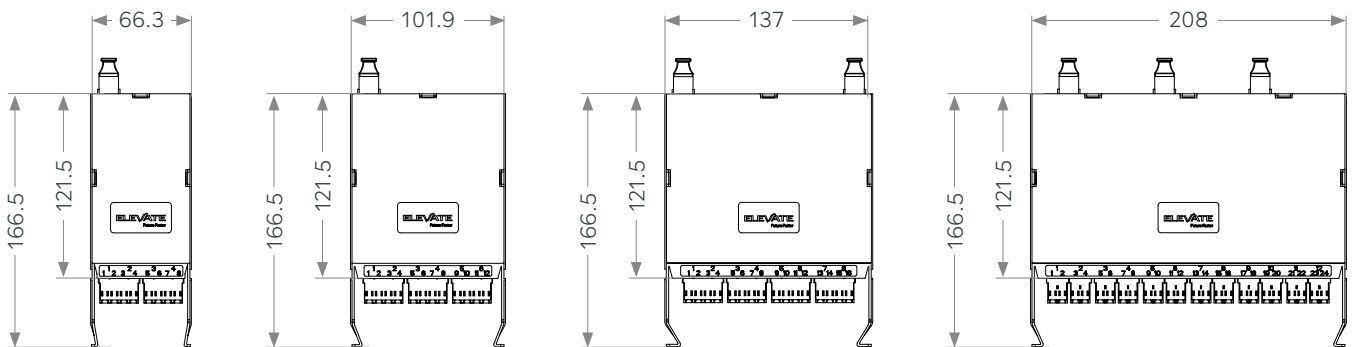

Product Drawing